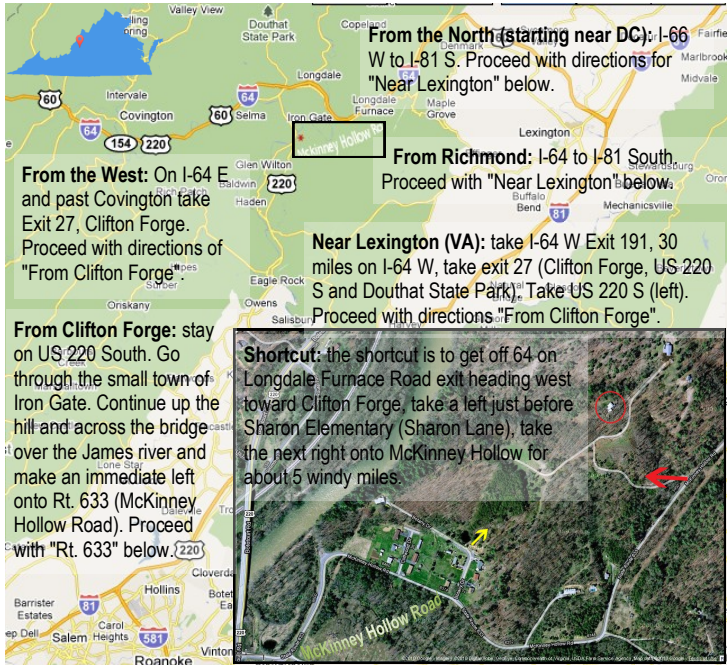

Directions:

[Google Map of Daniel's Mtn](#)